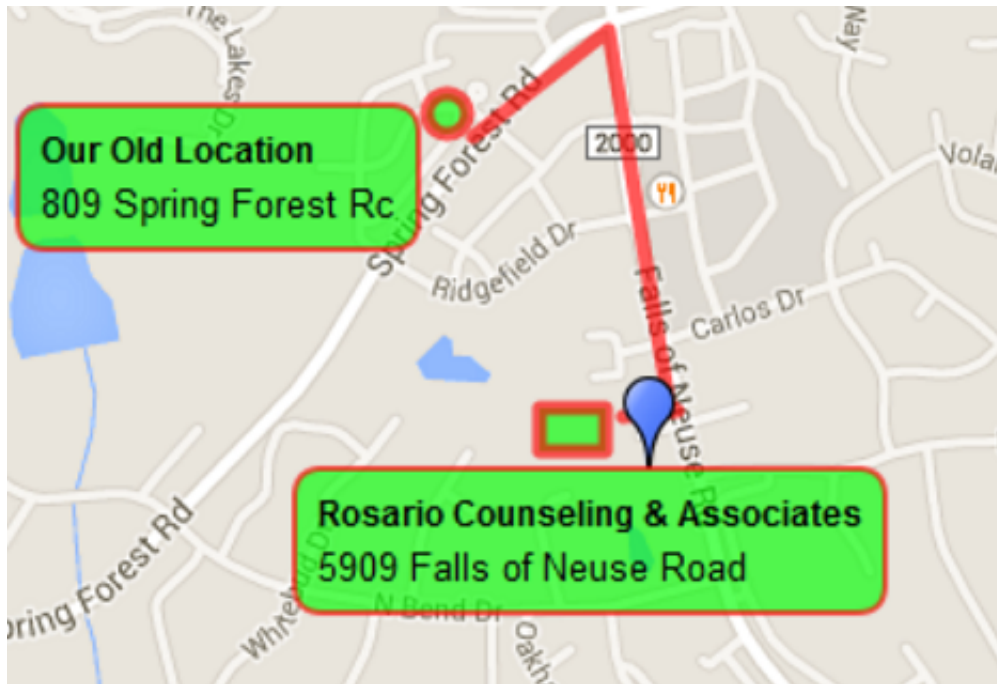

From our current office at 809 Spring Forest Rd

- Turn right onto Falls of Neuse Road (Where the McDonald's is located)
- Travel about 0.4 mile on Falls of Neuse (Look for Fonville Morisey building)
- Turn Right into the North Ridge Office Center building parking lot

We are located between the Fonville Morisey & Nationwide Buildings

---

Visit our Website for More Information

www.rosariocounseling.com

Local: 919.649.5882 // Fax: 919.571.8175 //
Email: manager@rosariocounseling.com
Website: <http://www.rosariocounseling.com>