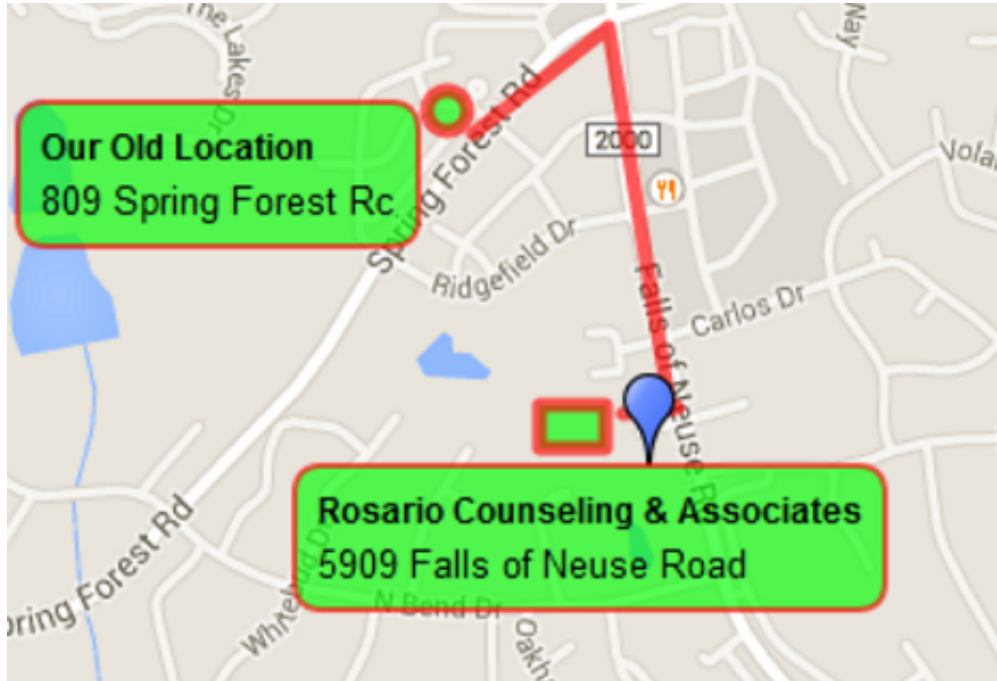

From our current office at 809 Spring Forest Rd

- Turn right onto Falls of Neuse Road (Where the McDonald's is located)
- Travel about 0.4 mile on Falls of Neuse (Look for Fonville Morisey building)
- Turn Right into the North Ridge Office Center building parking lot

We are located between the Fonville Morisey & Nationwide Buildings

---

Visit our Website for More Information

www.rosariocounseling.com

Local: 919.649.5882 // Fax: 919.571.8175 //
Email: manager@rosariocounseling.com
Website: <http://www.rosariocounseling.com>